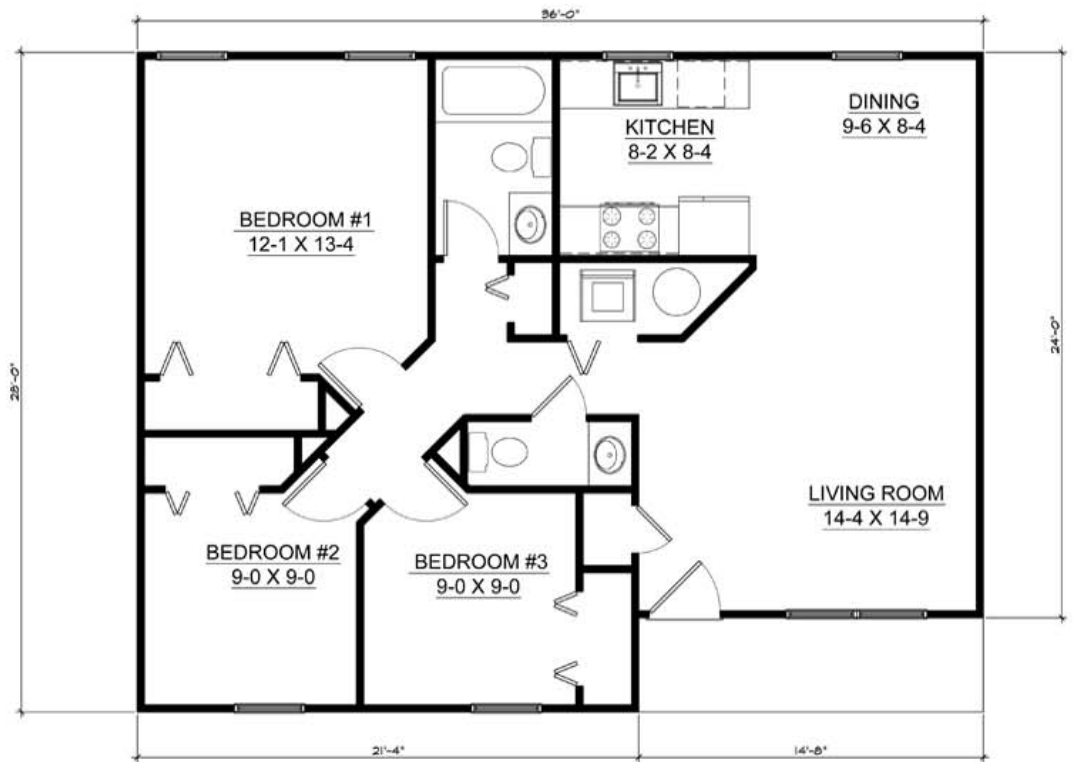

The Sassafras

950 sq. ft. One Story

Floor Plan

www.BristolSpringsWV.com
Slanesville, WV
304-496-7020

All room dimensions and area calculations are approximate and subject to change.
This brochure is for illustrative purposes only and not part of a legal contract.