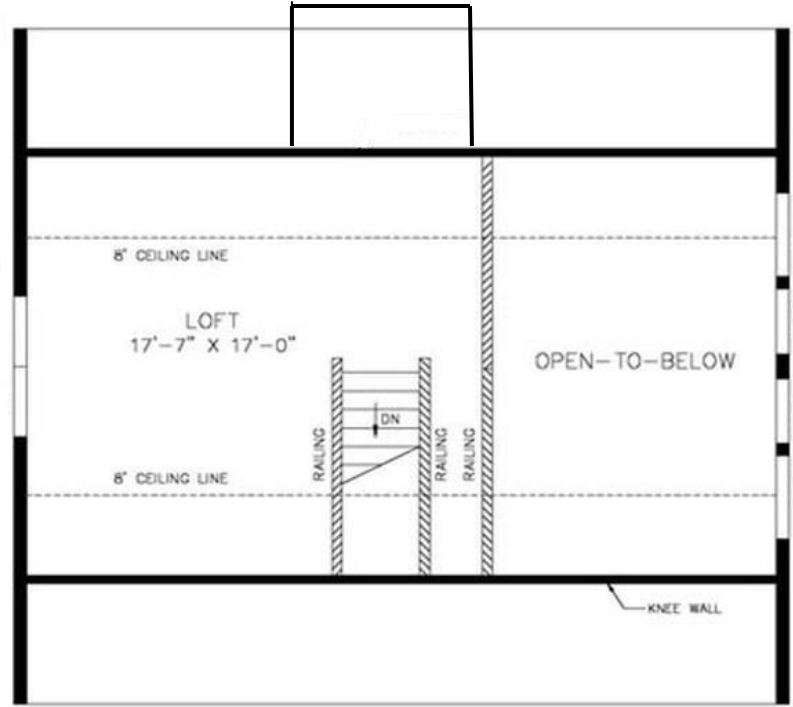

The Vale

Dormer w/ Full Bath

Living Area: 1121 sq. ft.
Bedrooms: 2
Full Bathrooms: 2