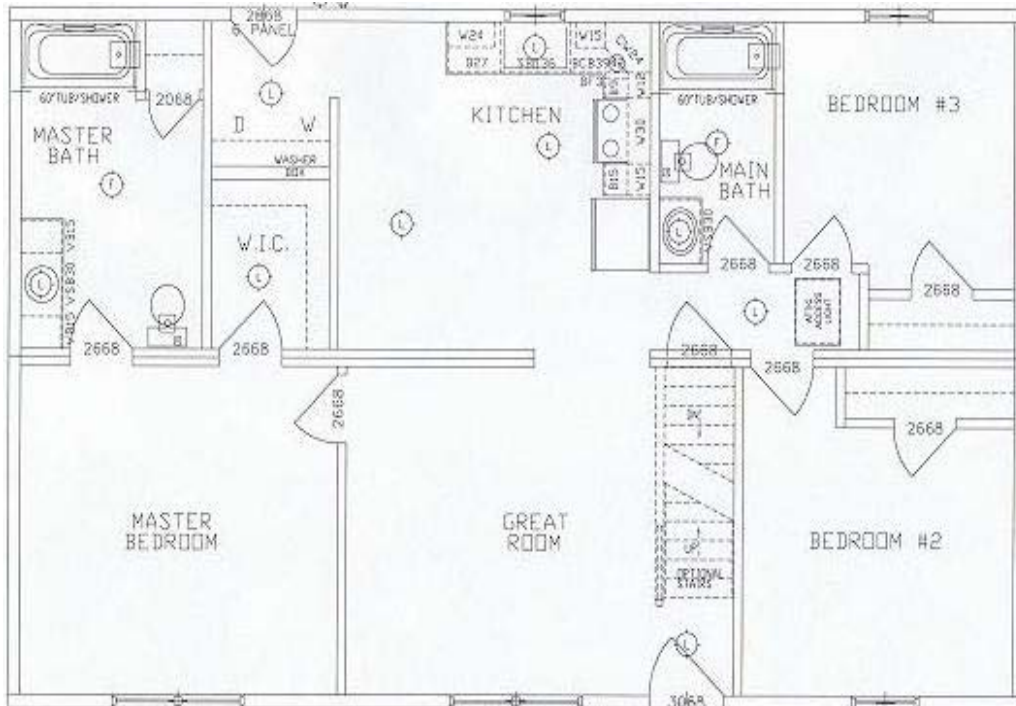

The Springfield

Living Area: 1205 sq. ft.

Bedrooms: 3

Full Bathrooms: 2