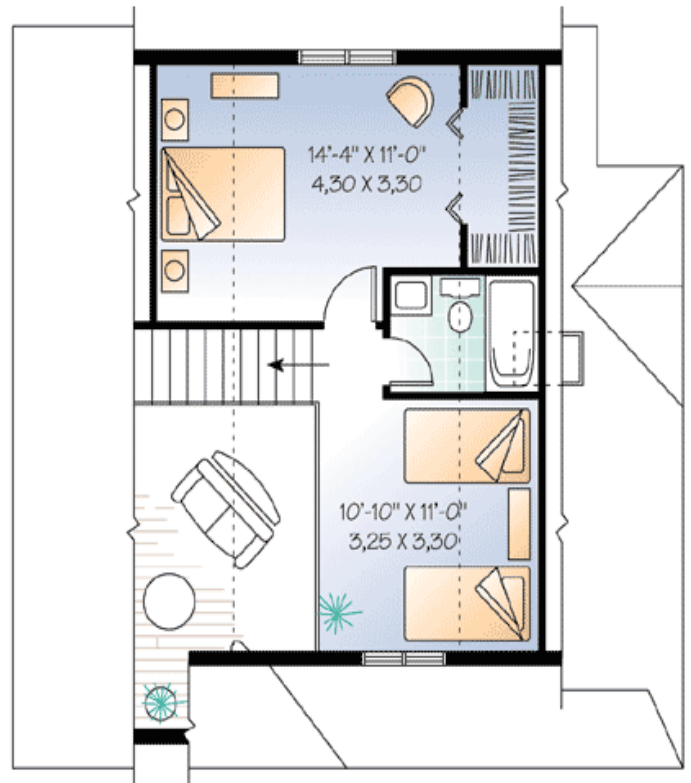

The Cottage

Living Area: 1,068 sq. ft.

Bedrooms: 3

Full Bathrooms: 2

www.BristolSpringsWV.com

304-496-7020 (office)