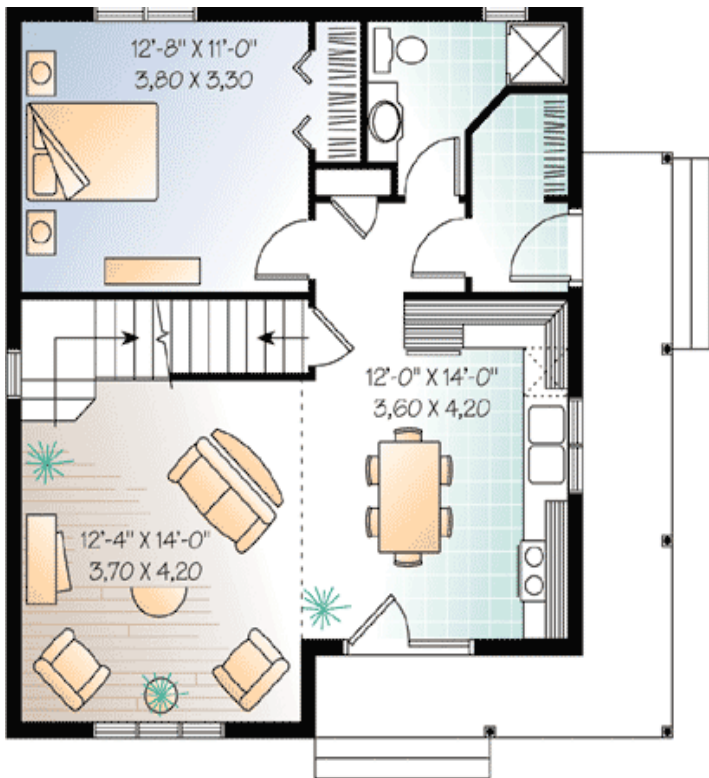

The Cottage

Living Area: 1,068 sq. ft.

Bedrooms: 3

Full Bathrooms: 2

www.BristolSpringsWV.com

304-496-7020 (office)