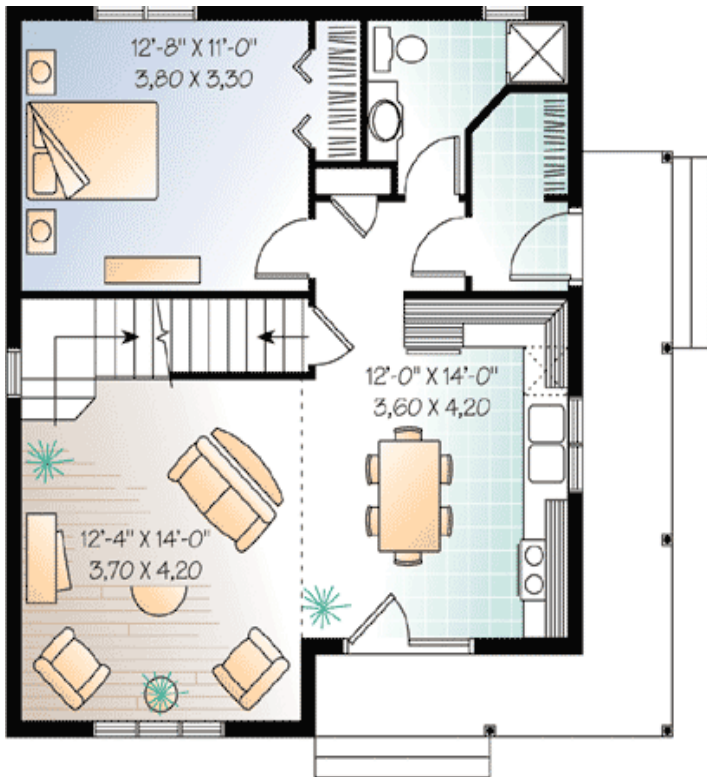

# The Cottage

Living Area: 1,068 sq. ft.  
Bedrooms: 3  
Bathrooms: 2