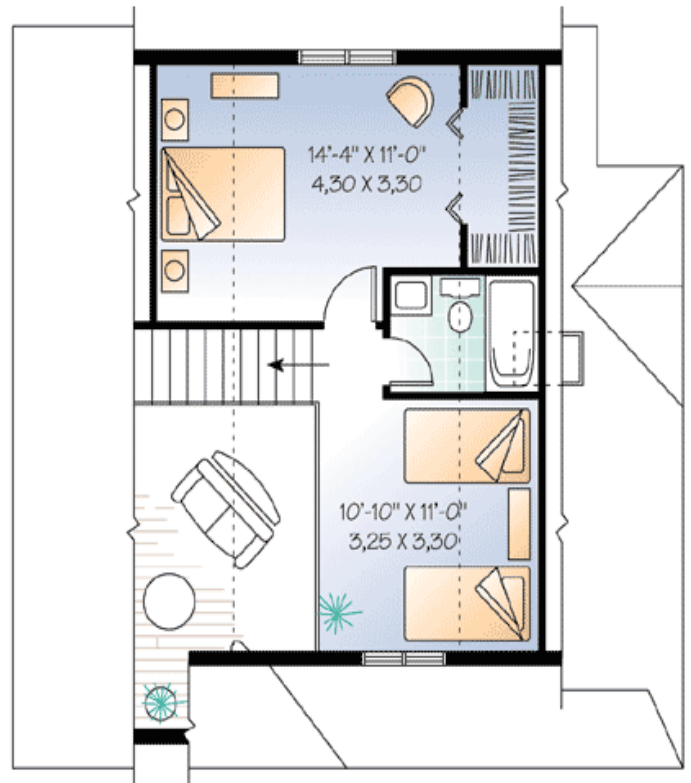

# The Cottage

Living Area: 1,068 sq. ft.  
Bedrooms: 3  
Bathrooms: 2