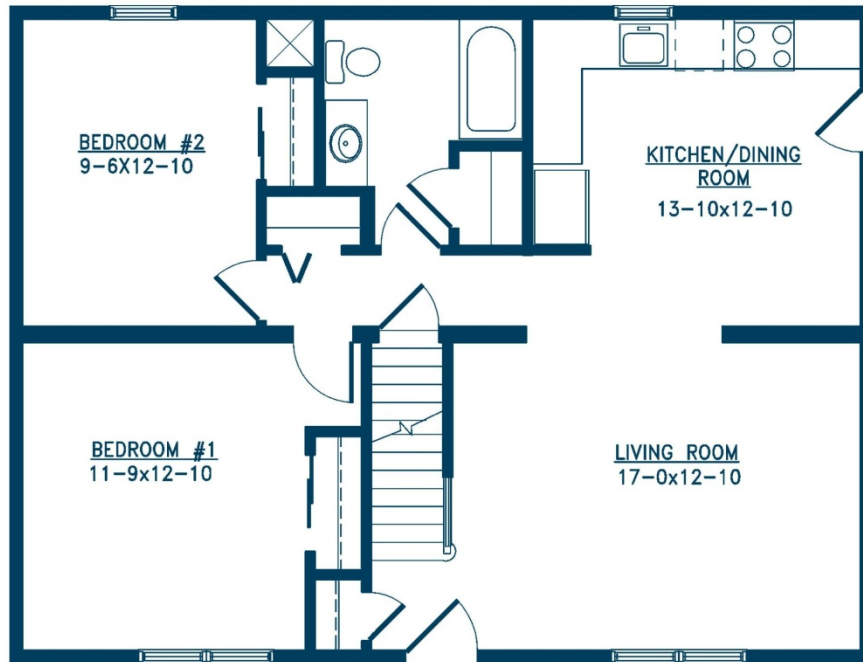

(Shown with optional garage)

Blueridge Cape Cod

Floor Plan

Living Area: 1041 sq. ft.

Bedrooms: 2

Bathrooms: 1